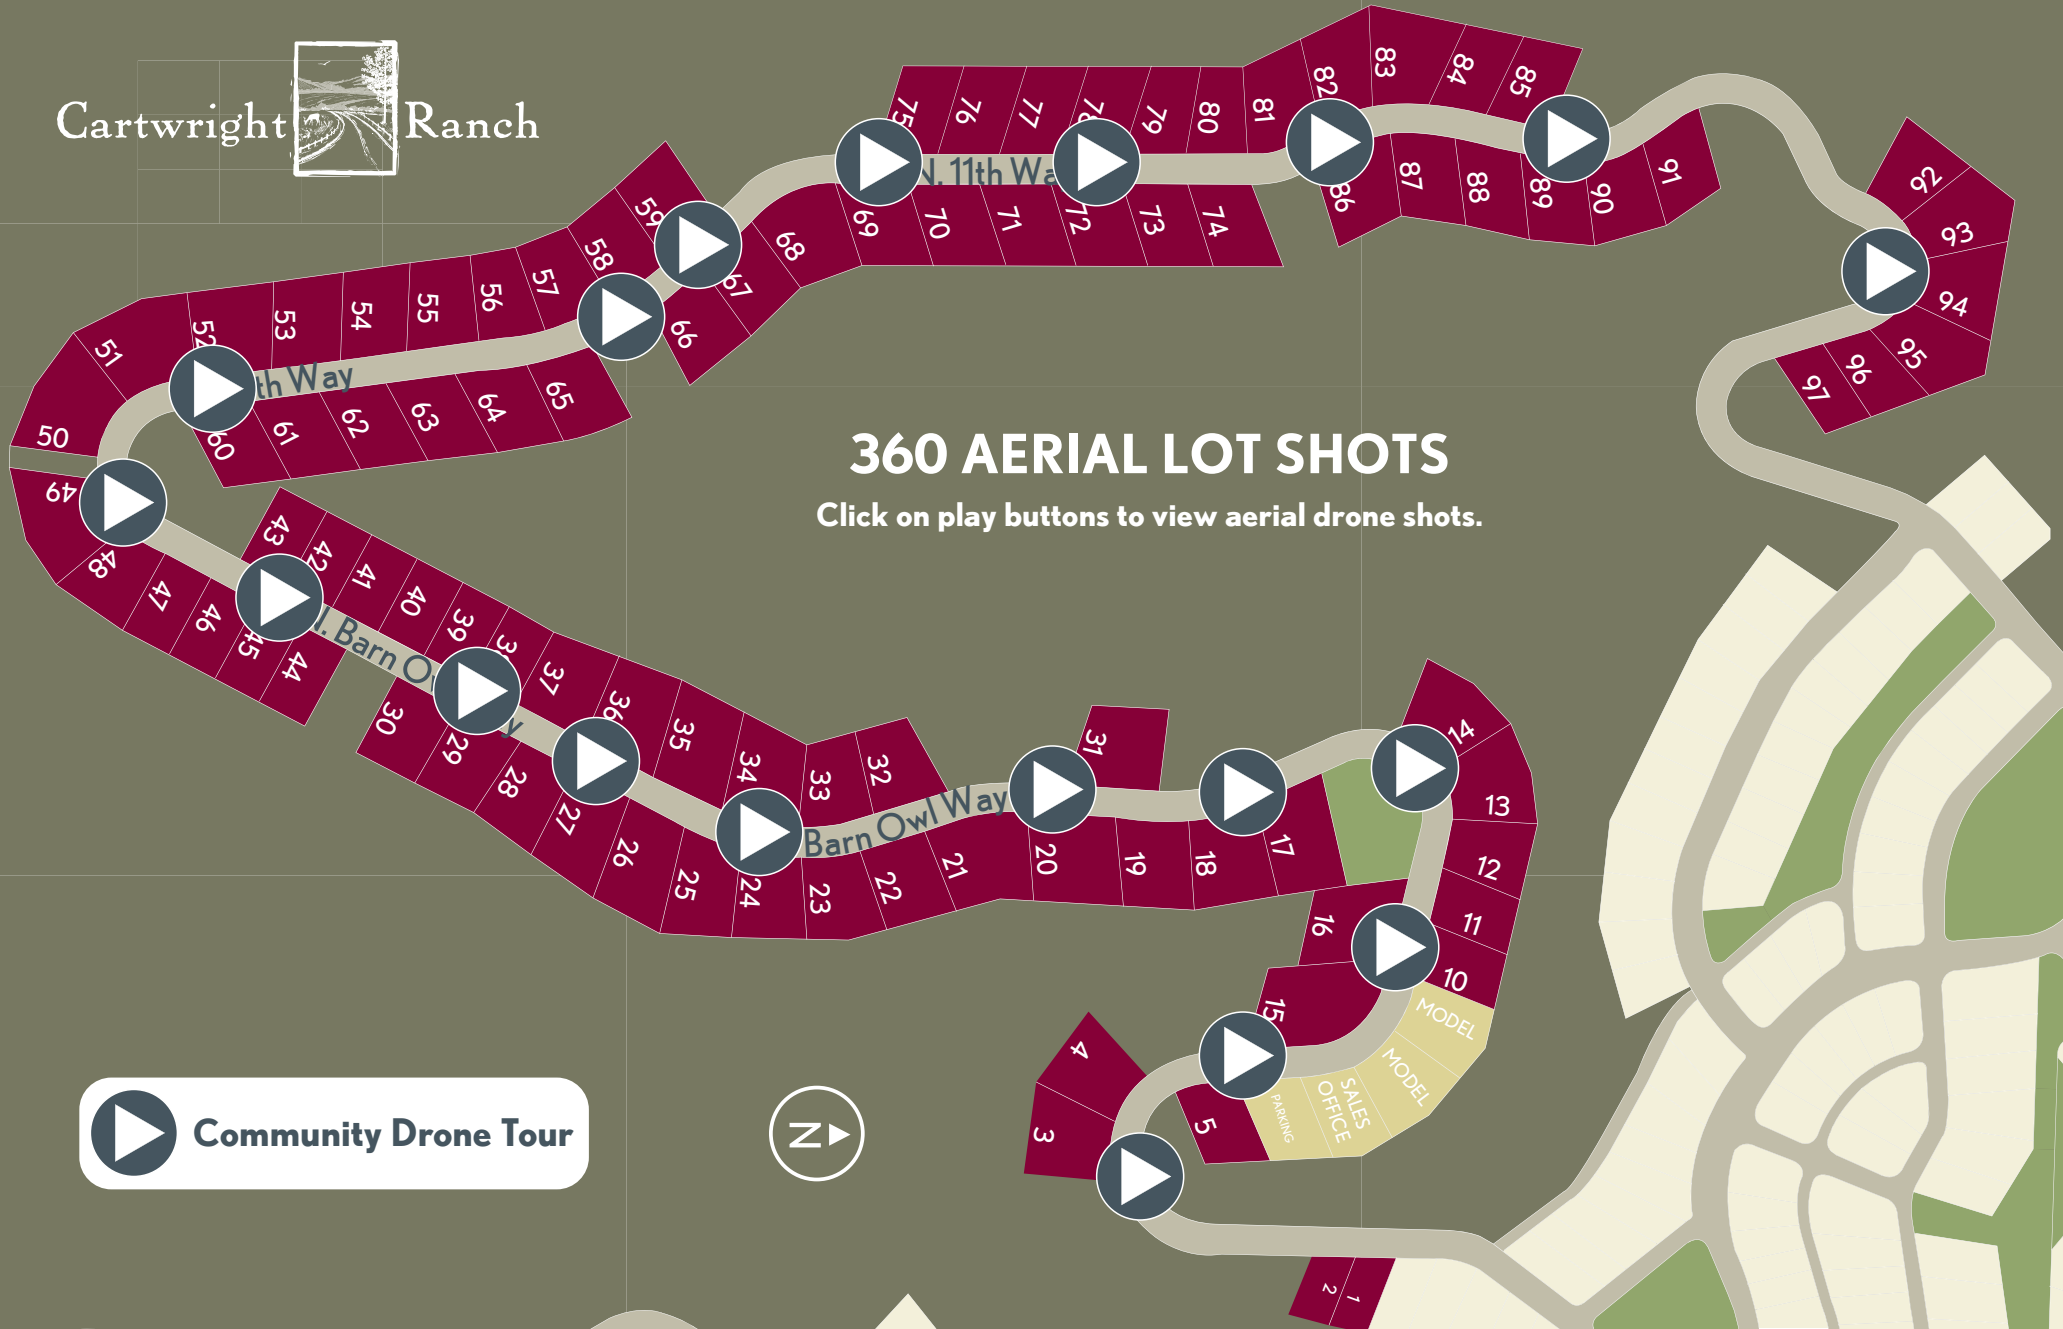

Cartwright Ranch

360 AERIAL LOT SHOTS

Click on play buttons to view aerial drone shots.

 Community Drone Tour

Coleman Homes
A Toll Brothers Company

 Countryside Collection Homesites

 Sales Office